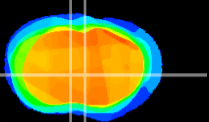

Coronal

Sagittal-R

Sagittal-L

ViBrism: CX01629
Horizontal

LS