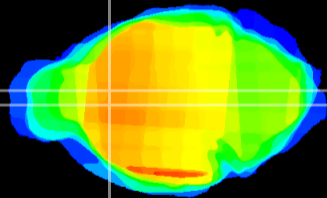

Coronal

Sagittal-R

Sagittal-L

ViBrism: CX01629
Horizontal

LS