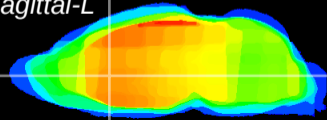

Coronal

Sagittal-R

Sagittal-L

ViBrism: CX01629
Horizontal

LS