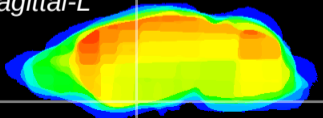

Coronal

Sagittal-R

Sagittal-L

ViBrism: CX01633
Horizontal

S0