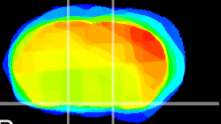

Coronal

Sagittal-R

Sagittal-L

ViBrism: CX01633
Horizontal

S0