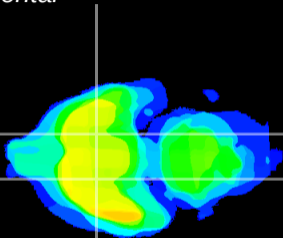

Coronal

Sagittal-R

Sagittal-L

ViBrism: CX01633
Horizontal

S0