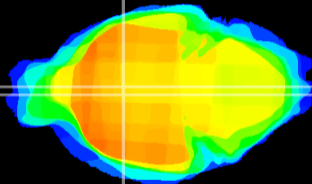

Coronal

Sagittal-R

Sagittal-L

ViBrism: CX01634
Horizontal

Pa