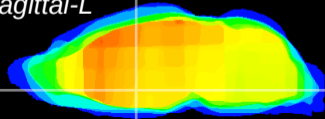

Coronal

Sagittal-R

Sagittal-L

ViBrism: CX01634
Horizontal

Pa