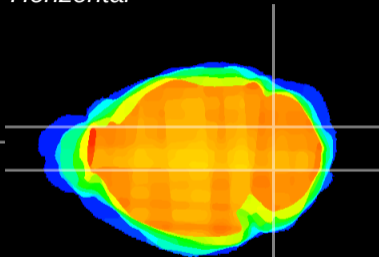

Coronal

Sagittal-R

Sagittal-L

ViBrism: CX01635  
Horizontal

Cb nucleus