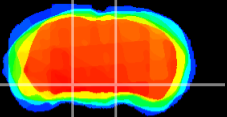

Coronal

Sagittal-R

Sagittal-L

ViBrism: CX01636
Horizontal

SN