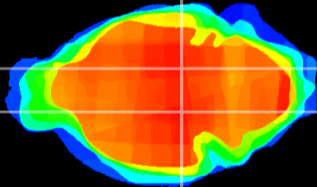

Coronal

Sagittal-R

Sagittal-L

ViBrism: CX01636
Horizontal

SN