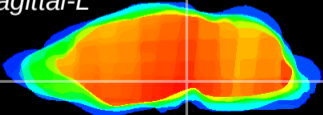

Coronal

Sagittal-R

Sagittal-L

ViBrism: CX01636
Horizontal

SN