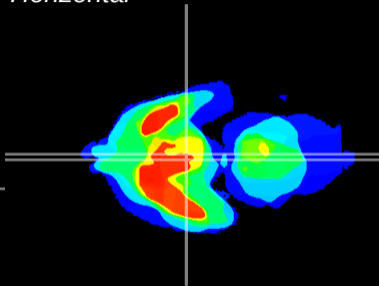

Coronal

Sagittal-R

Sagittal-L

ViBrism: CX01640
Horizontal

Arc