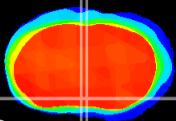

Coronal

Sagittal-R

Sagittal-L

ViBriSM: CX01640  
Horizontal

MPA