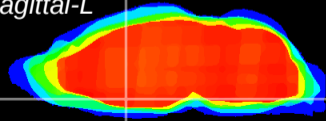

Coronal

Sagittal-R

Sagittal-L

ViBriSM: CX01640  
Horizontal

MPA