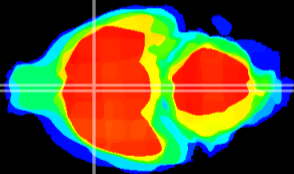

Coronal

Sagittal-R

Sagittal-L

ViBriSM: CX01640  
Horizontal

MPA