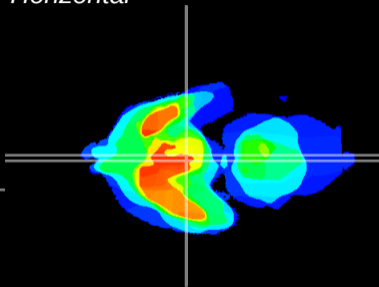

Coronal

Sagittal-R

Sagittal-L

ViBrism: CX01643
Horizontal

Arc