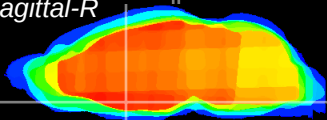

Coronal

Sagittal-R

Sagittal-L

ViBriSM: CX01643
Horizontal

MPA