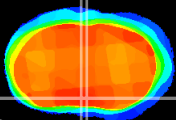

Coronal

Sagittal-R

Sagittal-L

ViBriSM: CX01643
Horizontal

MPA