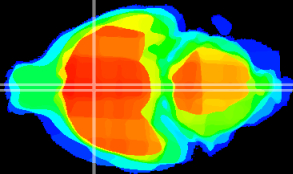

Coronal

Sagittal-R

Sagittal-L

ViBriSM: CX01643
Horizontal

MPA