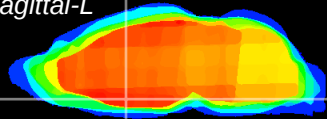

Coronal

Sagittal-R

Sagittal-L

ViBriSM: CX01643
Horizontal

MPA