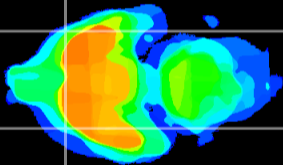

Coronal

Sagittal-R

Sagittal-L

ViBrism: CX01645
Horizontal

Pir