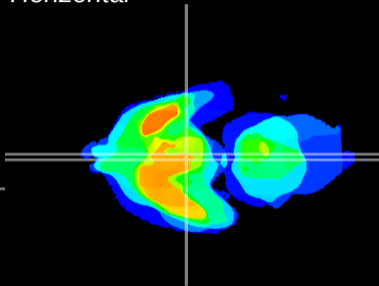

Coronal

Sagittal-R

Sagittal-L

ViBrism: CX01652
Horizontal

Arc