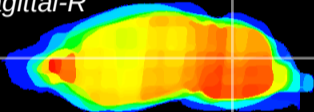

Coronal

Sagittal-R

Sagittal-L

ViBrism: CX01653
Horizontal

Cb nucleus