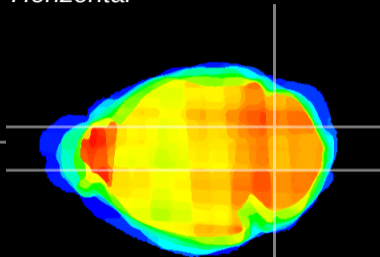

Coronal

Sagittal-R

Sagittal-L

ViBrism: CX01653
Horizontal

Cb nucleus