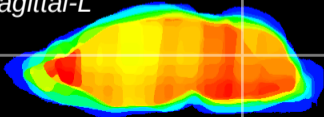

Coronal

Sagittal-R

Sagittal-L

ViBrism: CX01653
Horizontal

Cb nucleus