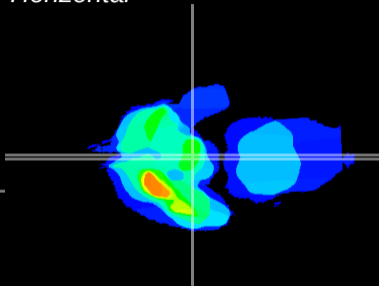

Coronal

Sagittal-R

Sagittal-L

ViBrism: CX01654
Horizontal

ME