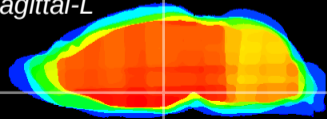

Coronal

Sagittal-R

Sagittal-L

ViBrism: CX01655
Horizontal

DM