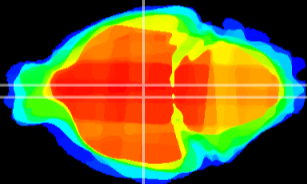

Coronal

Sagittal-R

Sagittal-L

ViBrism: CX01655
Horizontal

DM