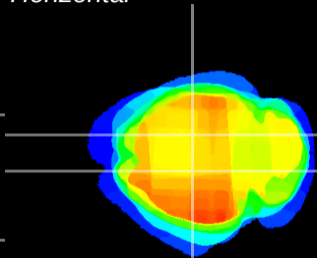

Coronal

Sagittal-R

Sagittal-L

ViBrism: CX01658
Horizontal

CA1