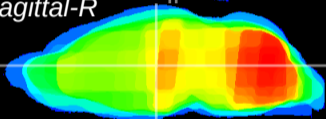

Coronal

Sagittal-R

Sagittal-L

ViBrism: CX01659
Horizontal

MD