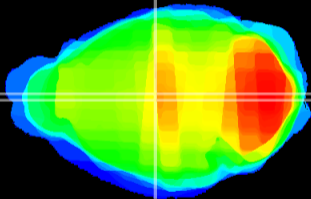

Coronal

Sagittal-R

Sagittal-L

ViBrism: CX01659
Horizontal

MD