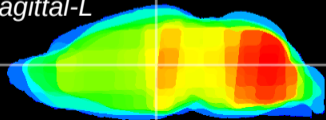

Coronal

Sagittal-R

Sagittal-L

ViBrism: CX01659
Horizontal

MD