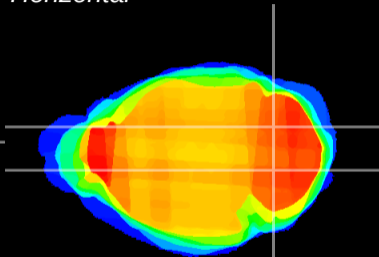

Coronal

Sagittal-R

Sagittal-L

ViBrism: CX01660  
Horizontal

Cb nucleus