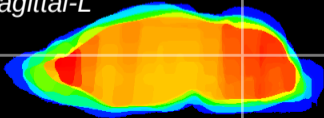

Coronal

Sagittal-R

Sagittal-L

ViBrism: CX01660  
Horizontal

Cb nucleus