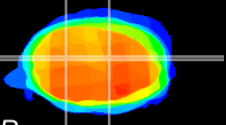

Coronal

Sagittal-R

Sagittal-L

ViBrism: CX01663
Horizontal

Cb nucleus