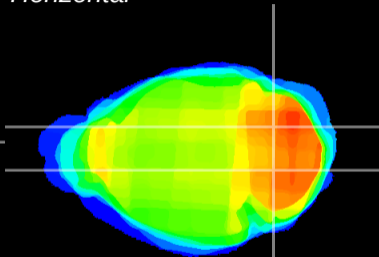

Coronal

Sagittal-R

Sagittal-L

ViBrism: CX01663
Horizontal

Cb nucleus