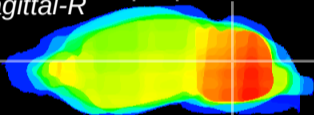

Coronal

Sagittal-R

Sagittal-L

ViBrism: CX01663
Horizontal

Cb nucleus