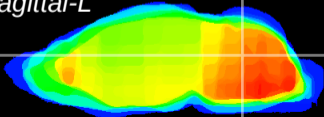

Coronal

Sagittal-R

Sagittal-L

ViBrism: CX01663
Horizontal

Cb nucleus