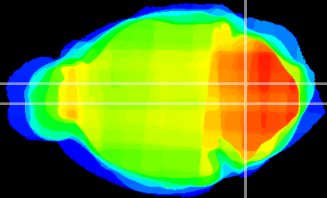

Coronal

Sagittal-R

Sagittal-L

ViBriSM: CX01663
Horizontal

MVe