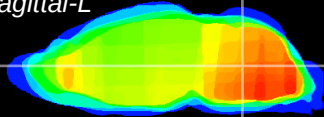

Coronal

Sagittal-R

Sagittal-L

ViBriSM: CX01663
Horizontal

MVe