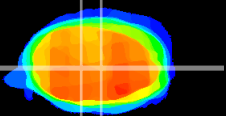

Coronal

Sagittal-R

Sagittal-L

ViBriSM: CX01663
Horizontal

MVe