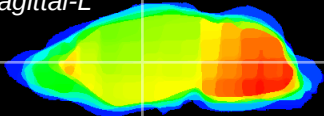

Coronal

Sagittal-R

Sagittal-L

ViBriSM: CX01663
Horizontal

VA/VL