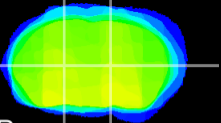

Coronal

Sagittal-R

Sagittal-L

ViBriSM: CX01663
Horizontal

VA/VL