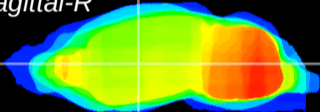

Coronal

Sagittal-R

Sagittal-L

ViBriSM: CX01663
Horizontal

VA/VL