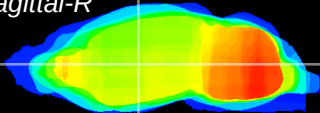

Coronal

Sagittal-R

Sagittal-L

ViBriSM: CX01663
Horizontal

VA/VL