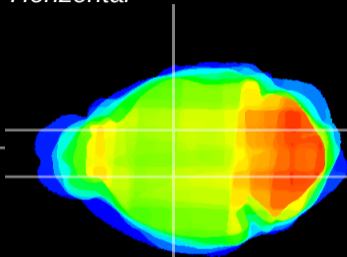

Coronal

Sagittal-R

Sagittal-L

ViBriSM: CX01663
Horizontal

VA/VL