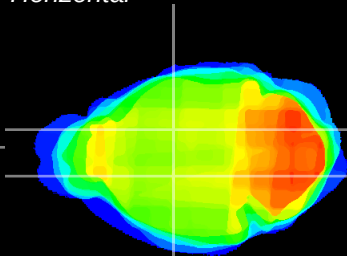

Coronal

Sagittal-R

Sagittal-L

ViBriSM: CX01663
Horizontal

VA/VL