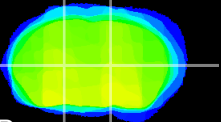

Coronal

Sagittal-R

Sagittal-L

ViBriSM: CX01663
Horizontal

VA/VL