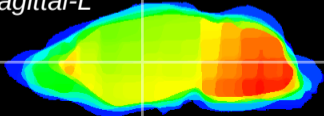

Coronal

Sagittal-R

Sagittal-L

ViBriSM: CX01663
Horizontal

VA/VL