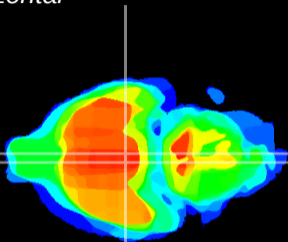

Coronal

Sagittal-R

Sagittal-L

ViBrism: CX01670
Horizontal

VMH