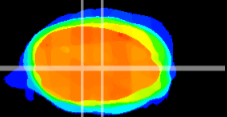

Coronal

Sagittal-R

Sagittal-L

ViBrism: CX01672
Horizontal

MVe