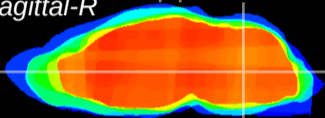

Coronal

Sagittal-R

Sagittal-L

ViBrism: CX01672
Horizontal

MVe