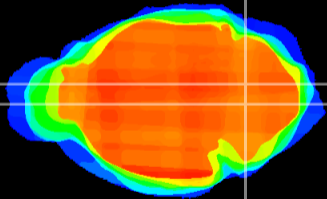

Coronal

Sagittal-R

Sagittal-L

ViBrism: CX01672
Horizontal

MVe