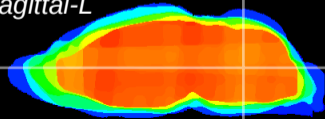

Coronal

Sagittal-R

Sagittal-L

ViBrism: CX01672
Horizontal

MVe