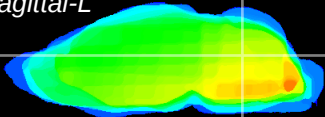

Coronal

Sagittal-R

Sagittal-L

ViBrism: CX01674
Horizontal

Cb nucleus