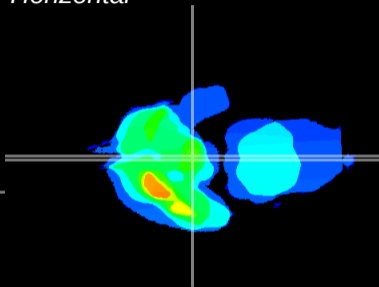

Coronal

Sagittal-R

Sagittal-L

ViBrism: CX01677
Horizontal

ME