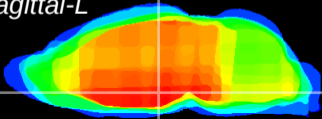

Coronal

Sagittal-R

Sagittal-L

ViBrism: CX01680
Horizontal

DM