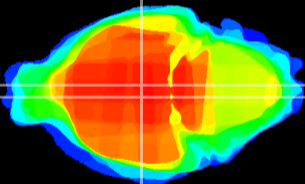

Coronal

Sagittal-R

Sagittal-L

ViBrism: CX01680
Horizontal

DM