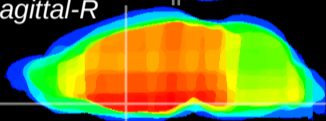

Coronal

Sagittal-R

Sagittal-L

ViBriSM: CX01680
Horizontal

MPA