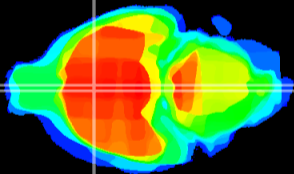

Coronal

Sagittal-R

Sagittal-L

ViBriSM: CX01680
Horizontal

MPA