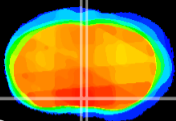

Coronal

Sagittal-R

Sagittal-L

ViBriSM: CX01680
Horizontal

MPA