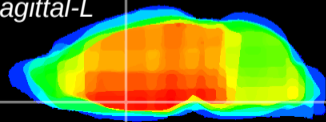

Coronal

Sagittal-R

Sagittal-L

ViBriSM: CX01680
Horizontal

MPA