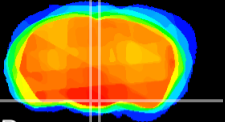

Coronal

Sagittal-R

Sagittal-L

ViBrism: CX01680
Horizontal

VMH