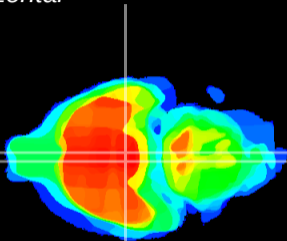

Coronal

Sagittal-R

Sagittal-L

ViBrism: CX01680
Horizontal

VMH