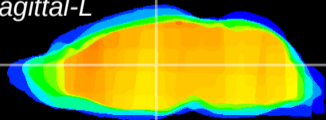

Coronal

Sagittal-R

Sagittal-L

ViBrism: CX01687
Horizontal

MD