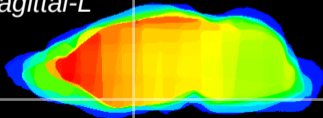

Coronal

Sagittal-R

Sagittal-L

ViBrism: CX01690
Horizontal

LH