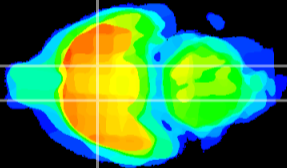

Coronal

Sagittal-R

Sagittal-L

ViBrism: CX01690
Horizontal

LH