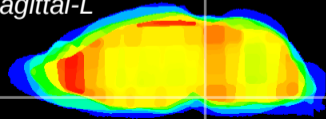

Coronal

Sagittal-R

Sagittal-L

ViBrism: CX01691
Horizontal

Pn