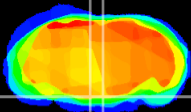

Coronal

Sagittal-R

Sagittal-L

ViBrism: CX01691
Horizontal

Pn