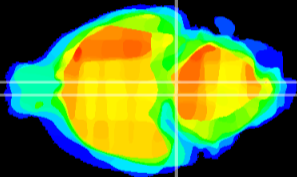

Coronal

Sagittal-R

Sagittal-L

ViBrism: CX01691
Horizontal

Pn