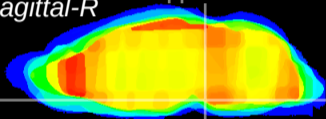

Coronal

Sagittal-R

Sagittal-L

ViBrism: CX01691
Horizontal

Pn