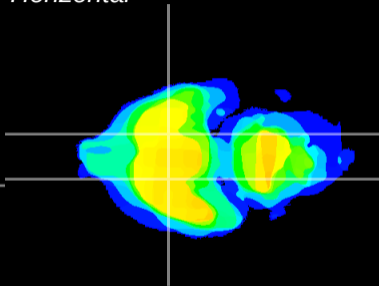

Coronal

Sagittal-R

Sagittal-L

ViBrism: CX01692
Horizontal

S0