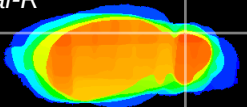

Coronal

Sagittal-R

Sagittal-L

ViBrism: CX01697
Horizontal

Cb lobe