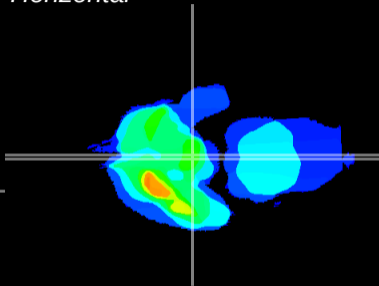

Coronal

Sagittal-R

Sagittal-L

ViBrism: CX01697
Horizontal

ME