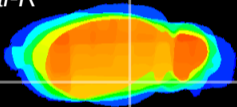

Coronal

Sagittal-R

Sagittal-L

ViBrism: CX01697
Horizontal

ventral S