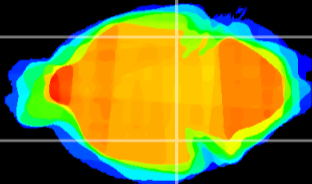

Coronal

Sagittal-R

Sagittal-L

ViBrism: CX01697
Horizontal

ventral S