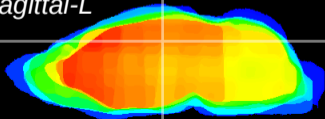

Coronal

Sagittal-R

Sagittal-L

ViBrism: CX01703
Horizontal

DG