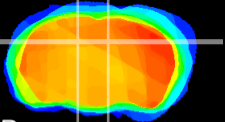

Coronal

Sagittal-R

Sagittal-L

ViBrism: CX01703
Horizontal

DG