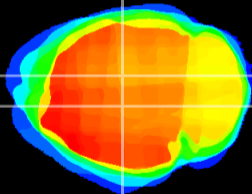

Coronal

Sagittal-R

Sagittal-L

ViBrism: CX01703
Horizontal

DG