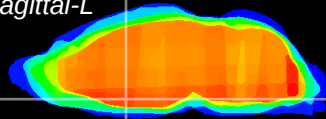

Coronal

Sagittal-R

Sagittal-L

ViBrism: CX01704
Horizontal

MPA