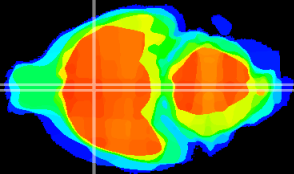

Coronal

Sagittal-R

Sagittal-L

ViBrism: CX01704
Horizontal

MPA