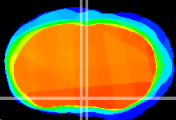

Coronal

Sagittal-R

Sagittal-L

ViBrism: CX01704
Horizontal

MPA