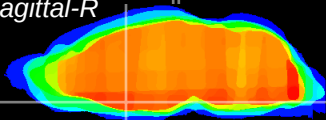

Coronal

Sagittal-R

Sagittal-L

ViBrism: CX01704
Horizontal

MPA