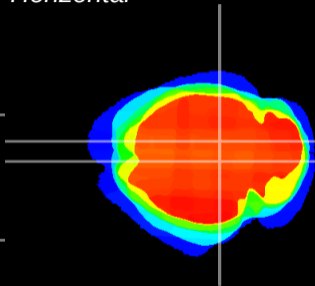

Coronal

Sagittal-R

Sagittal-L

ViBrism: CX01707
Horizontal

SC