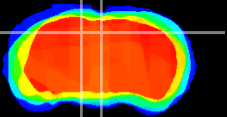

Coronal

Sagittal-R

Sagittal-L

ViBrism: CX01707
Horizontal

SC