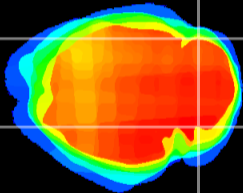

Coronal

Sagittal-R

Sagittal-L

ViBrism: CX01709
Horizontal

Cb lobe