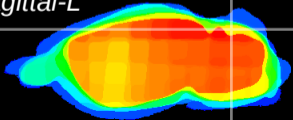

Coronal

Sagittal-R

Sagittal-L

ViBrism: CX01709
Horizontal

Cb lobe