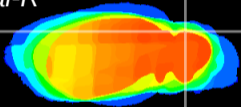

Coronal

Sagittal-R

Sagittal-L

ViBrism: CX01709
Horizontal

Cb lobe