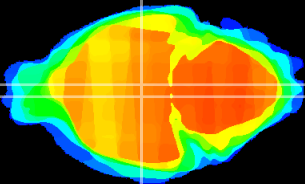

Coronal

Sagittal-R

Sagittal-L

ViBrism: CX01709
Horizontal

DM