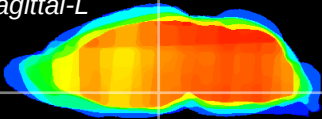

Coronal

Sagittal-R

Sagittal-L

ViBrism: CX01709
Horizontal

DM