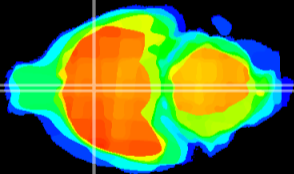

Coronal

Sagittal-R

Sagittal-L

ViBrism: CX01711
Horizontal

MPA