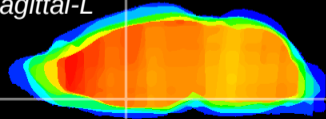

Coronal

Sagittal-R

Sagittal-L

ViBrism: CX01711
Horizontal

MPA