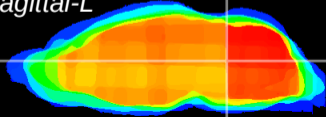

Coronal

Sagittal-R

Sagittal-L

ViBrism: CX01713
Horizontal

Tg