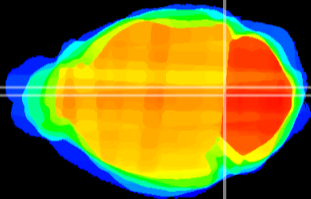

Coronal

Sagittal-R

Sagittal-L

ViBrism: CX01713
Horizontal

Tg