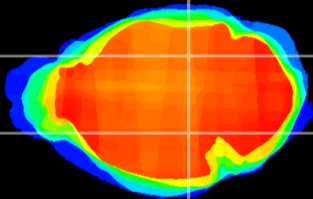

Coronal

Sagittal-R

Sagittal-L

ViBrism: CX01714
Horizontal

MG