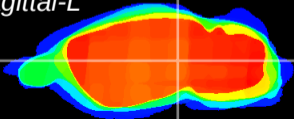

Coronal

Sagittal-R

Sagittal-L

ViBrism: CX01714
Horizontal

MG