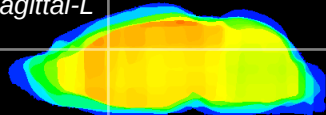

Coronal

Sagittal-R

Sagittal-L

ViBrism: CX01717
Horizontal

Cx cingulate