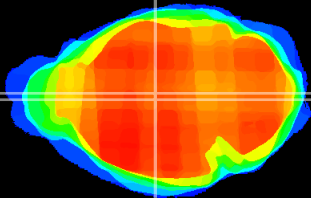

Coronal

Sagittal-R

Sagittal-L

ViBrism: CX01721
Horizontal

MD