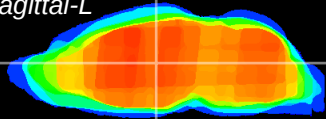

Coronal

Sagittal-R

Sagittal-L

ViBrism: CX01721
Horizontal

MD