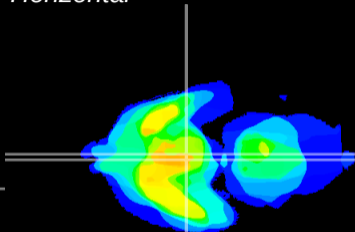

Coronal

Sagittal-R

Sagittal-L

ViBrism: CX01723
Horizontal

Arc