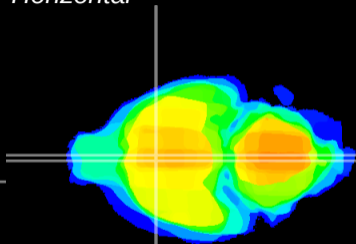

Coronal

Sagittal-R

Sagittal-L

ViBrism: CX01723
Horizontal

MPA