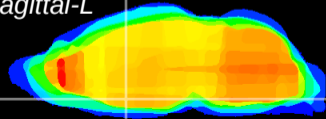

Coronal

Sagittal-R

Sagittal-L

ViBrism: CX01723
Horizontal

MPA