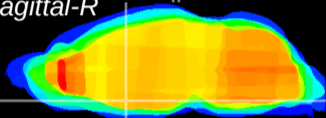

Coronal

Sagittal-R

Sagittal-L

ViBrism: CX01723
Horizontal

MPA