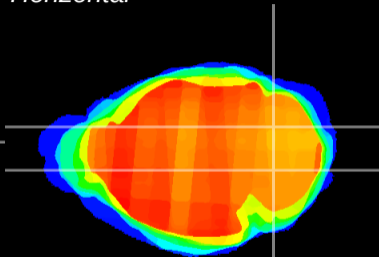

Coronal

Sagittal-R

Sagittal-L

ViBrism: CX01731
Horizontal

Cb nucleus