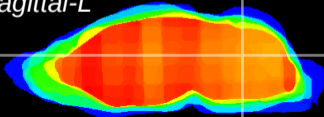

Coronal

Sagittal-R

Sagittal-L

ViBrism: CX01731
Horizontal

Cb nucleus