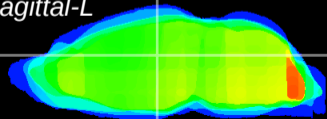

Coronal

Sagittal-R

Sagittal-L

ViBrism: CX01733
Horizontal

Hb