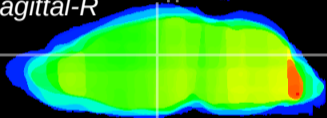

Coronal

Sagittal-R

Sagittal-L

ViBrism: CX01733
Horizontal

Hb