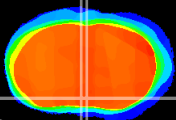

Coronal

Sagittal-R

Sagittal-L

ViBrism: CX01745
Horizontal

MPA