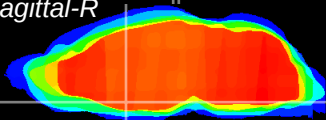

Coronal

Sagittal-R

Sagittal-L

ViBrism: CX01745
Horizontal

MPA