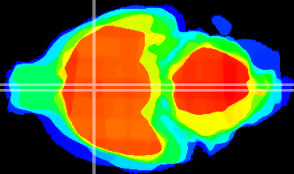

Coronal

Sagittal-R

Sagittal-L

ViBrism: CX01745
Horizontal

MPA