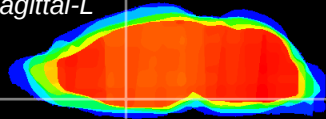

Coronal

Sagittal-R

Sagittal-L

ViBrism: CX01745
Horizontal

MPA