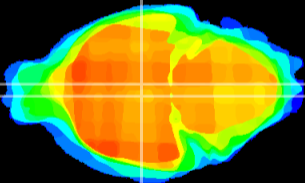

Coronal

Sagittal-R

Sagittal-L

ViBrism: CX01750
Horizontal

DM