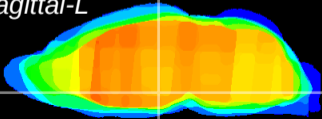

Coronal

Sagittal-R

Sagittal-L

ViBrism: CX01750
Horizontal

DM